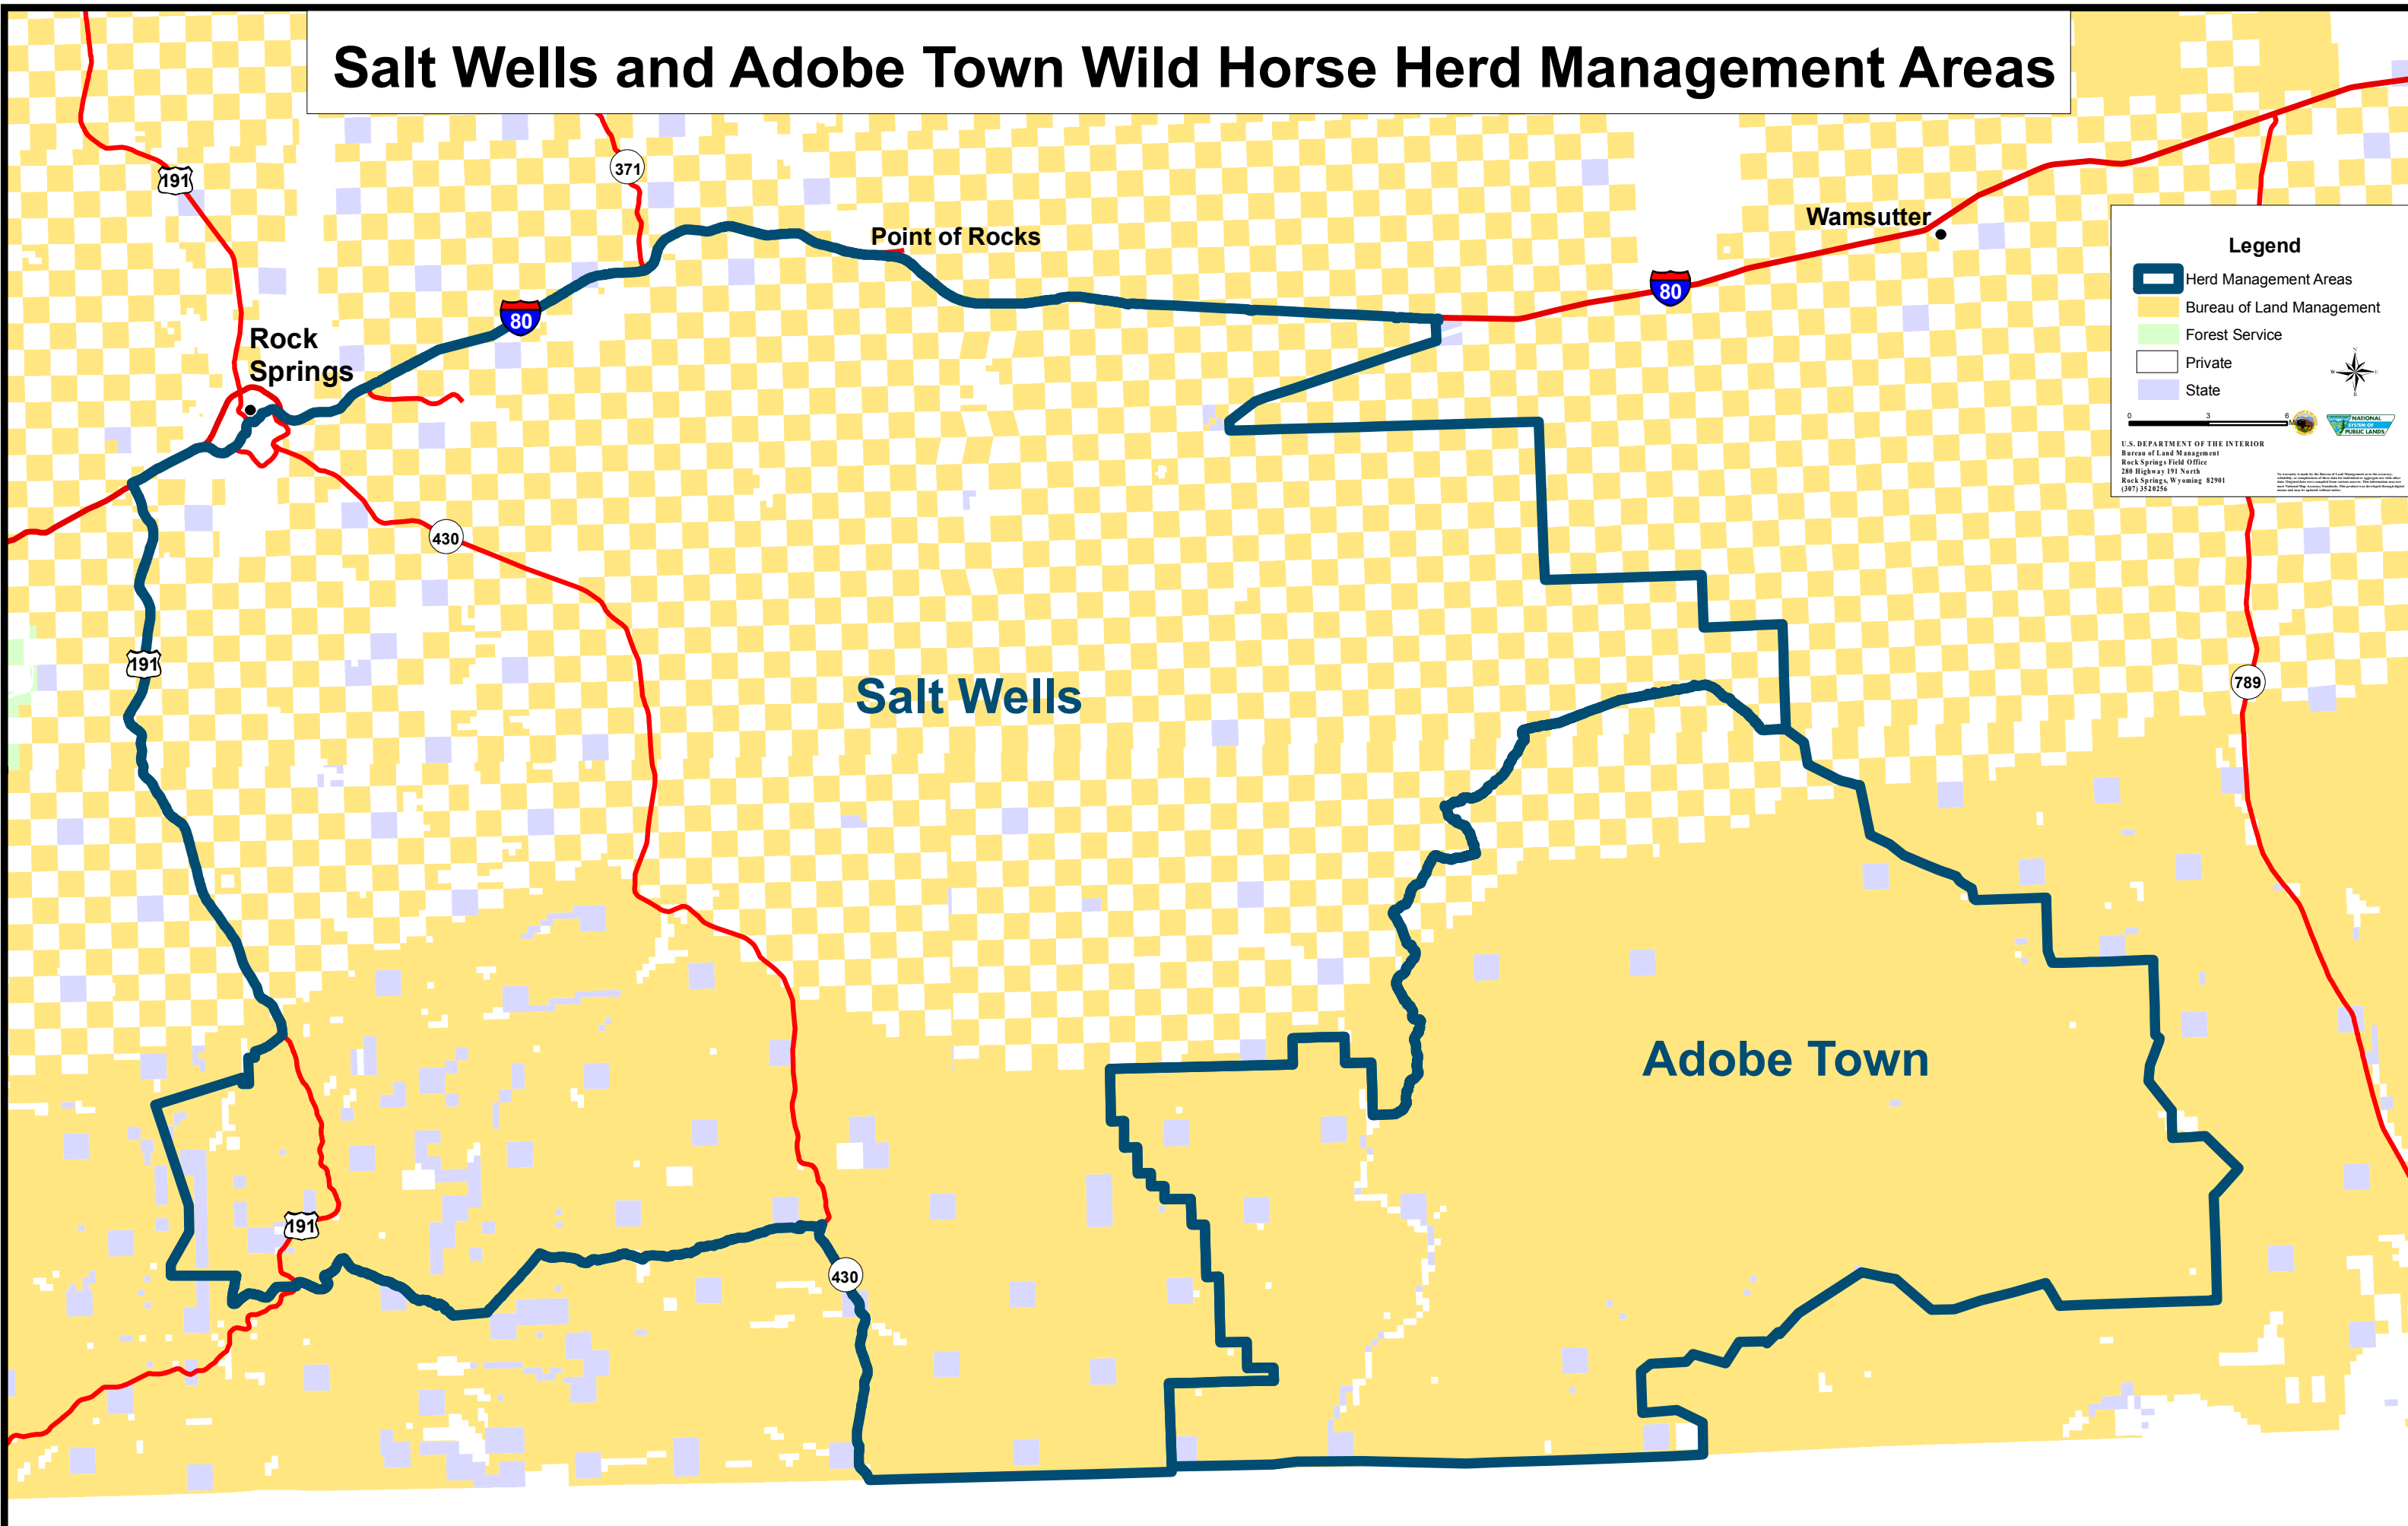

Salt Wells and Adobe Town Wild Horse Herd Management Areas

Legend

- Herd Management Areas
- Bureau of Land Management
- Forest Service
- Private
- State

U.S. DEPARTMENT OF THE INTERIOR
Bureau of Land Management
Rock Springs Field Office
280 Highway 191 North
Rock Springs, Wyoming 82901
(307) 352-0256

This map was made by the Bureau of Land Management and is the property of the U.S. Department of the Interior. It is provided for informational purposes only. It is not intended for use in any legal proceeding. The information on this map is not guaranteed to be accurate. The user assumes all responsibility for any errors or omissions. The information on this map is not intended for use in any legal proceeding. The information on this map is not guaranteed to be accurate. The user assumes all responsibility for any errors or omissions.